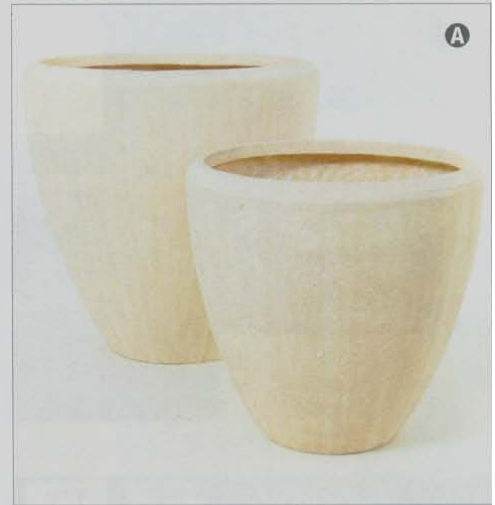

Polystone

A COUPLE	40 cm 50 cm 65 cm 80 cm	40 cm 50 cm 65 cm 80 cm
B PARTNER	30 cm 37 cm 50 cm 63 cm	70 cm 90 cm 120 cm 150 cm